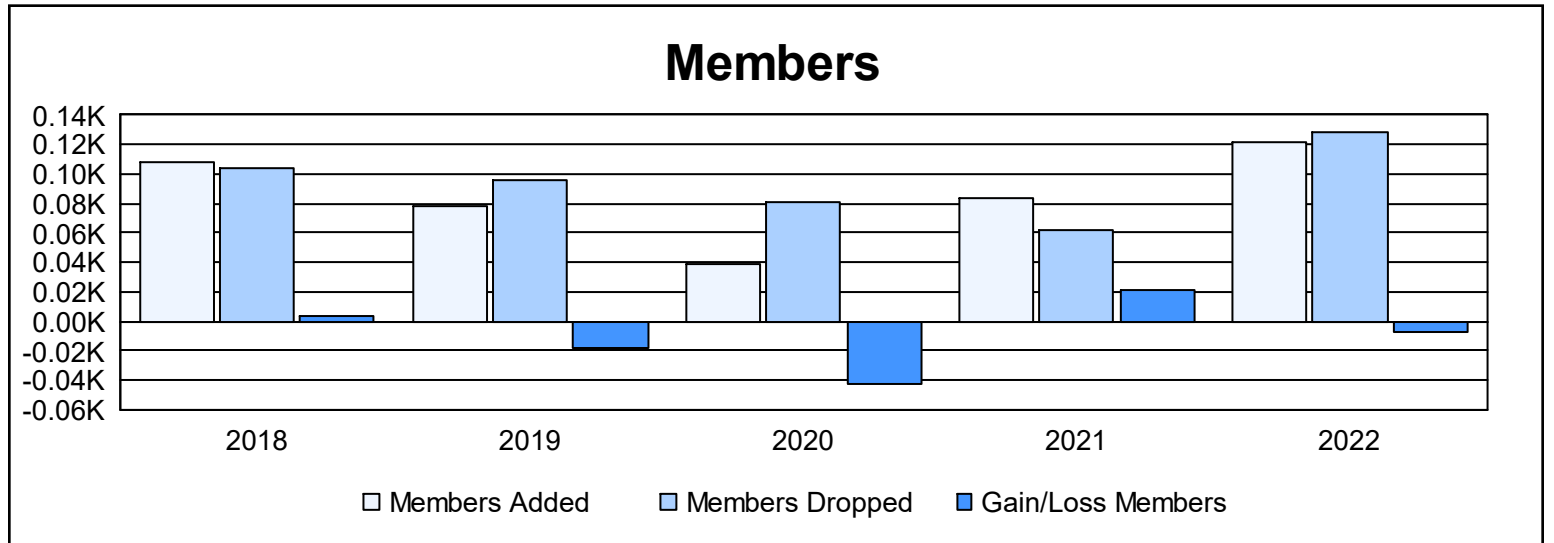

Year	New Clubs	Dropped Clubs	Gain/ Loss Clubs	New Members	Charter Members	Reinstate Members	Transfer Members	Total Member Added	Total Members Dropped	Gain/ Loss Members
2017-2018	0	0	0	98	4	1	5	108	104	4
2018-2019	0	0	0	70	0	4	4	78	96	-18
2019-2020	0	0	0	34	0	1	4	39	81	-42
2020-2021	1	0	1	34	46	1	2	83	62	21
2021-2022	0	1	-1	93	1	22	6	122	129	-7
<b>Average</b>	<b>0</b>	<b>0</b>	<b>0</b>	<b>66</b>	<b>10</b>	<b>6</b>	<b>4</b>	<b>86</b>	<b>94</b>	<b>-8</b>

### Membership Composition June 2022 Cumulative