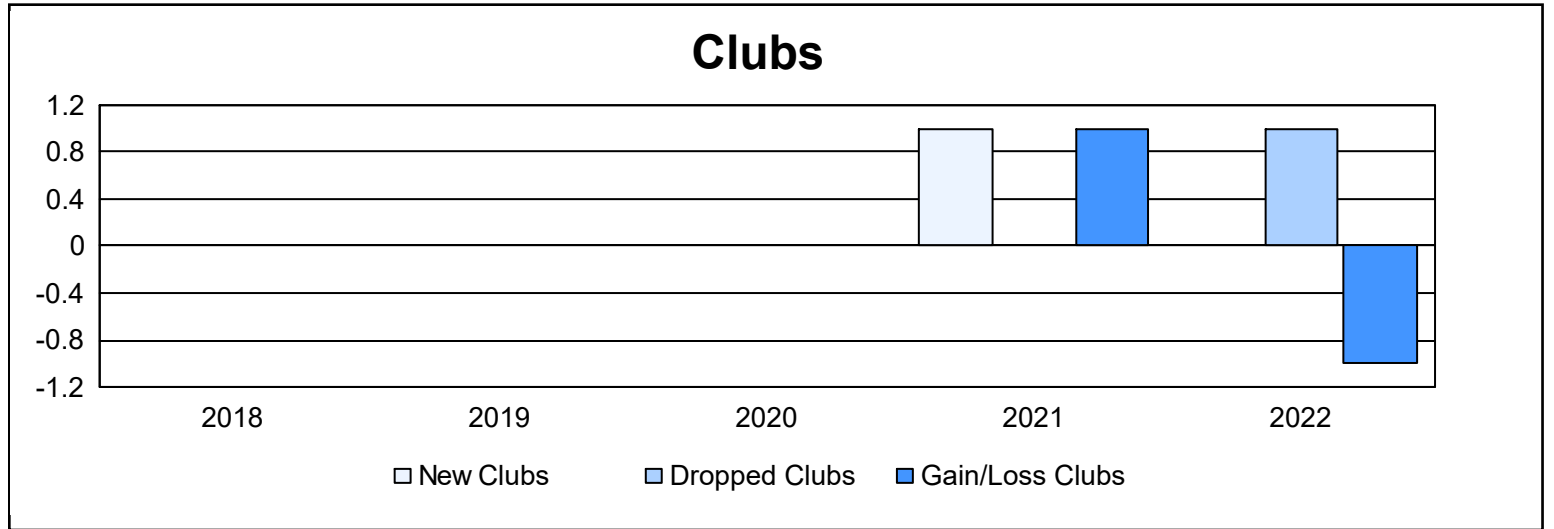

Year	New Clubs	Dropped Clubs	Gain/ Loss Clubs	New Members	Charter Members	Reinstate Members	Transfer Members	Total Member Added	Total Members Dropped	Gain/ Loss Members
2017-2018	0	0	0	98	4	1	5	108	104	4
2018-2019	0	0	0	70	0	4	4	78	96	-18
2019-2020	0	0	0	34	0	1	4	39	81	-42
2020-2021	1	0	1	34	46	1	2	83	62	21
2021-2022	0	1	-1	93	1	22	6	122	129	-7
<b>Average</b>	<b>0</b>	<b>0</b>	<b>0</b>	<b>66</b>	<b>10</b>	<b>6</b>	<b>4</b>	<b>86</b>	<b>94</b>	<b>-8</b>

### Membership Composition June 2022 Cumulative