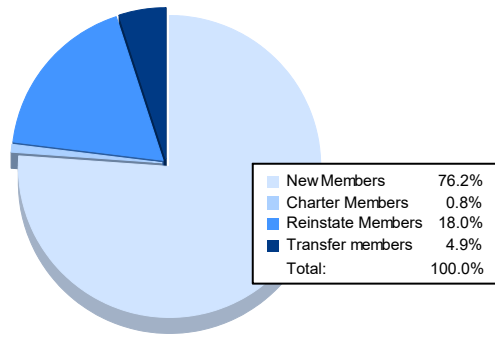

Year	New Clubs	Dropped Clubs	Gain/ Loss Clubs	New Members	Charter Members	Reinstate Members	Transfer Members	Total Member Added	Total Members Dropped	Gain/ Loss Members
2017-2018	0	0	0	98	4	1	5	108	104	4
2018-2019	0	0	0	70	0	4	4	78	96	-18
2019-2020	0	0	0	34	0	1	4	39	81	-42
2020-2021	1	0	1	34	46	1	2	83	62	21
2021-2022	0	1	-1	93	1	22	6	122	129	-7
<b>Average</b>	<b>0</b>	<b>0</b>	<b>0</b>	<b>66</b>	<b>10</b>	<b>6</b>	<b>4</b>	<b>86</b>	<b>94</b>	<b>-8</b>

### Membership Composition June 2022 Cumulative